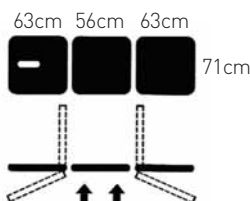

Maximum Weight

Specify Colour When Ordering

UPHOLSTERY COLOURS

PRO3 Dimensions

Length	182cm
Width	71cm
Variable Height Adjust	
low	46cm
high	95cm

5757	PRO3 Beauty Treatment Couch	£850.00

Optional Extras

0924	Couch Roll Holder	£25.00
0921	Matching Gas Lift Chair	£115.00
0922	Matching Gas Lift Stool	£105.00