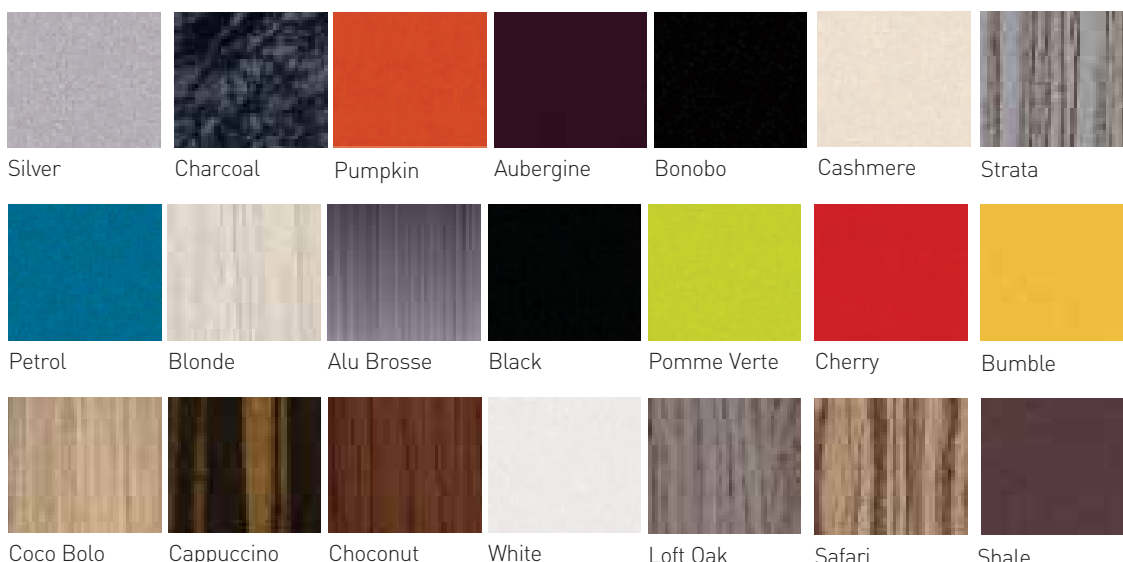

0035	Corner Retail Unit	6	£410.00
------	--------------------	---	---------

Shown in Blonde with Charcoal top

REM Laminate Colours

For further Information & to arrange swatch samples, please call our customer services