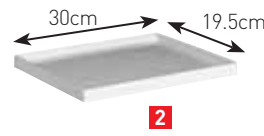

Waxing Station Trolley

- Self contained storage
- The upper tray features a practical rim for heaters and accessories
- 6 extra side shelves ideal for the storing of bottles and containers
- Accessible from both sides are four pull out drawers and a pull out waste bin
- Dimensions: 90H x 42W x 37D cm

0865 Waxing Station Trolley **1** £132.50
8340 Top Tray For Waxing Station **2** £19.95