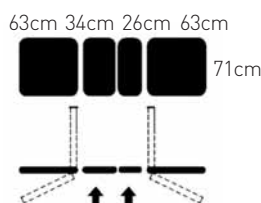

Maximum Weight

Specify Colour When Ordering

UPHOLSTERY COLOURS

Spa 4 Dimensions

Length	186cm
Width	71cm
Variable Height Adjust	
low	46cm
high	95cm

8456	3 Motor Spa 4 Section Couch	£1,515.00
8457	3 Motor Spa 4 Section Couch with Shroud	£1,670.00
8458	4 Motor Spa 4 Section Couch	£1,695.00
8459	4 Motor Spa 4 Section Couch with Shroud	£1,850.00