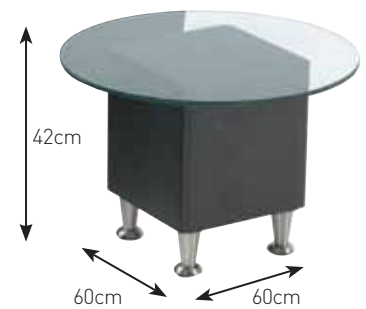

Elegance Dual Option Available

Elegance Waiting Seatings shown in Black and White

0027 Waiting Seat £185.00

0028 Corner Waiting Seat £230.00

Circa Coffee Table shown in Concept Oak

0029 Circa Coffee Table £148.00