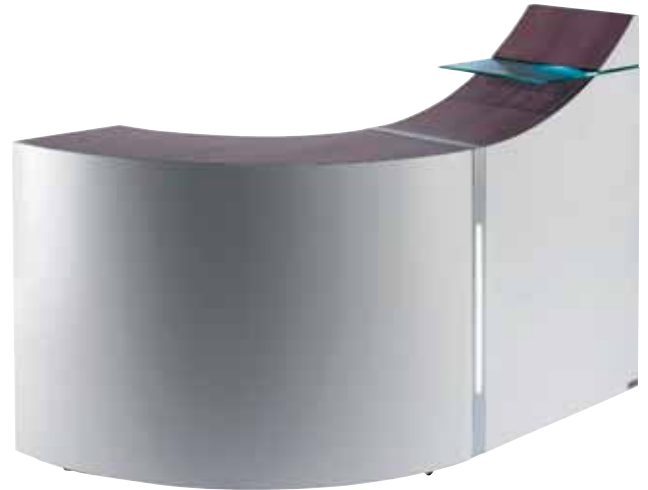

Shown in Alu Brosse with Light Oak top

5628	Pure Reception Desk

£1,850.00

Available in any colour laminate from REM range as shown on page 216